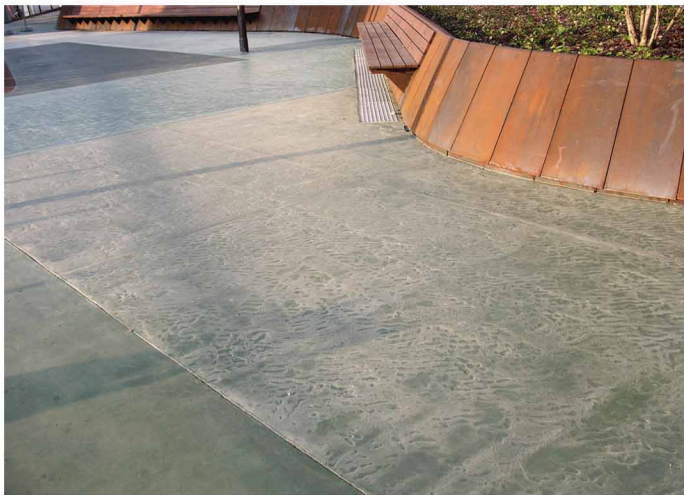

The project name "TEXT NATURA" is displayed in large, white, bold, sans-serif capital letters at the bottom of the page, spanning across the image and the text area.

www.moix.eu

correu@moix.eu

Sortir: **Esc**