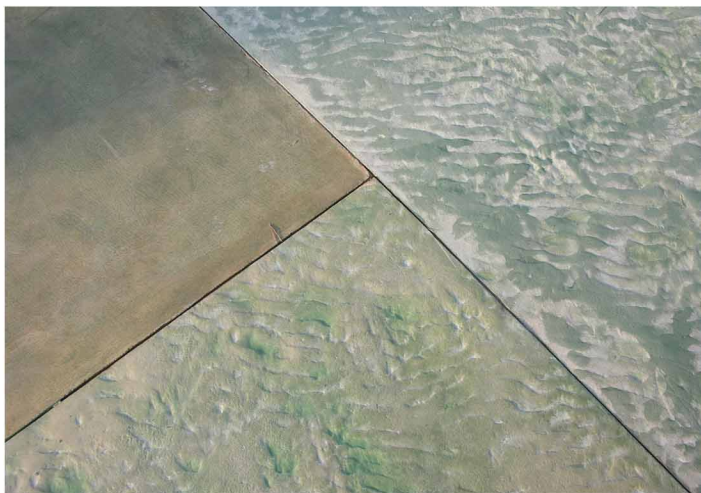

The project name "TEXT NATURA" is displayed in large, white, bold, sans-serif capital letters at the bottom of the page, spanning across the image and the text area.

www.moix.eu

correu@moix.eu

Sortir: **Esc**