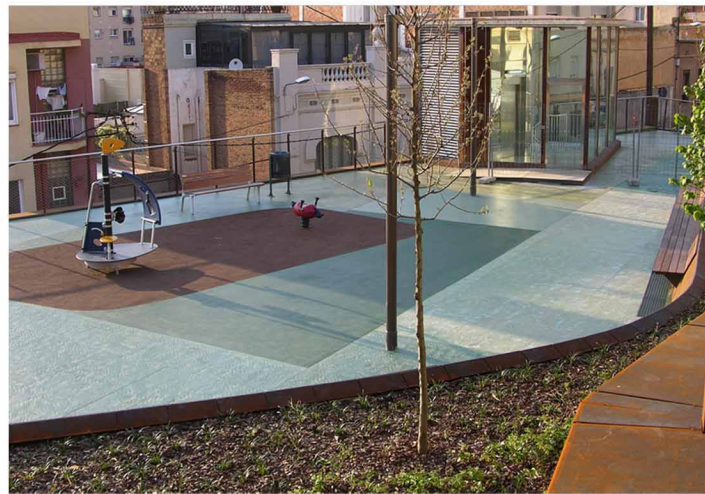

The project name "TEXT NATURA" is displayed in large, white, bold, sans-serif capital letters at the bottom of the page, spanning across the image and the text area.

www.moix.eu

correu@moix.eu

Sortir: **Esc**