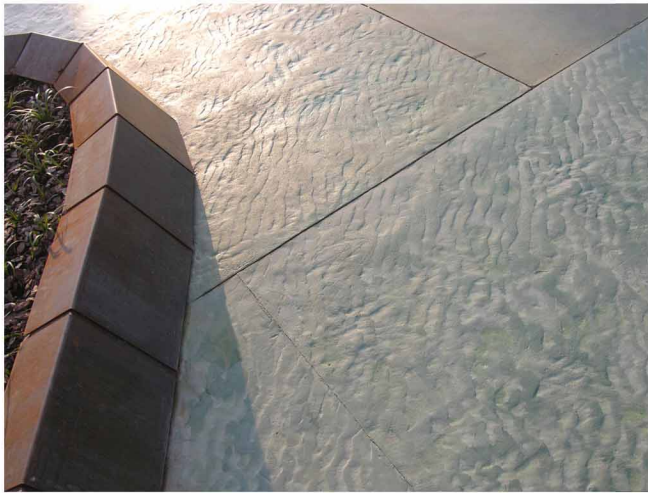

The project name "TEXT NATURA" is displayed in large, white, bold, sans-serif capital letters at the bottom of the page, spanning across the image and the text area.

www.moix.eu

correu@moix.eu

Sortir: **Esc**